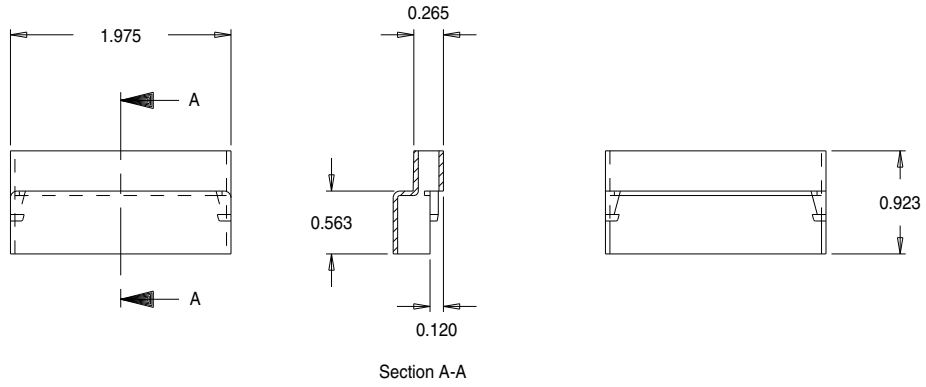

Part No. A60000  
6 Way Terminal Cover  
For 29 & 196 'A' Range Bobbins

Dimensions in inches.

Issue 1